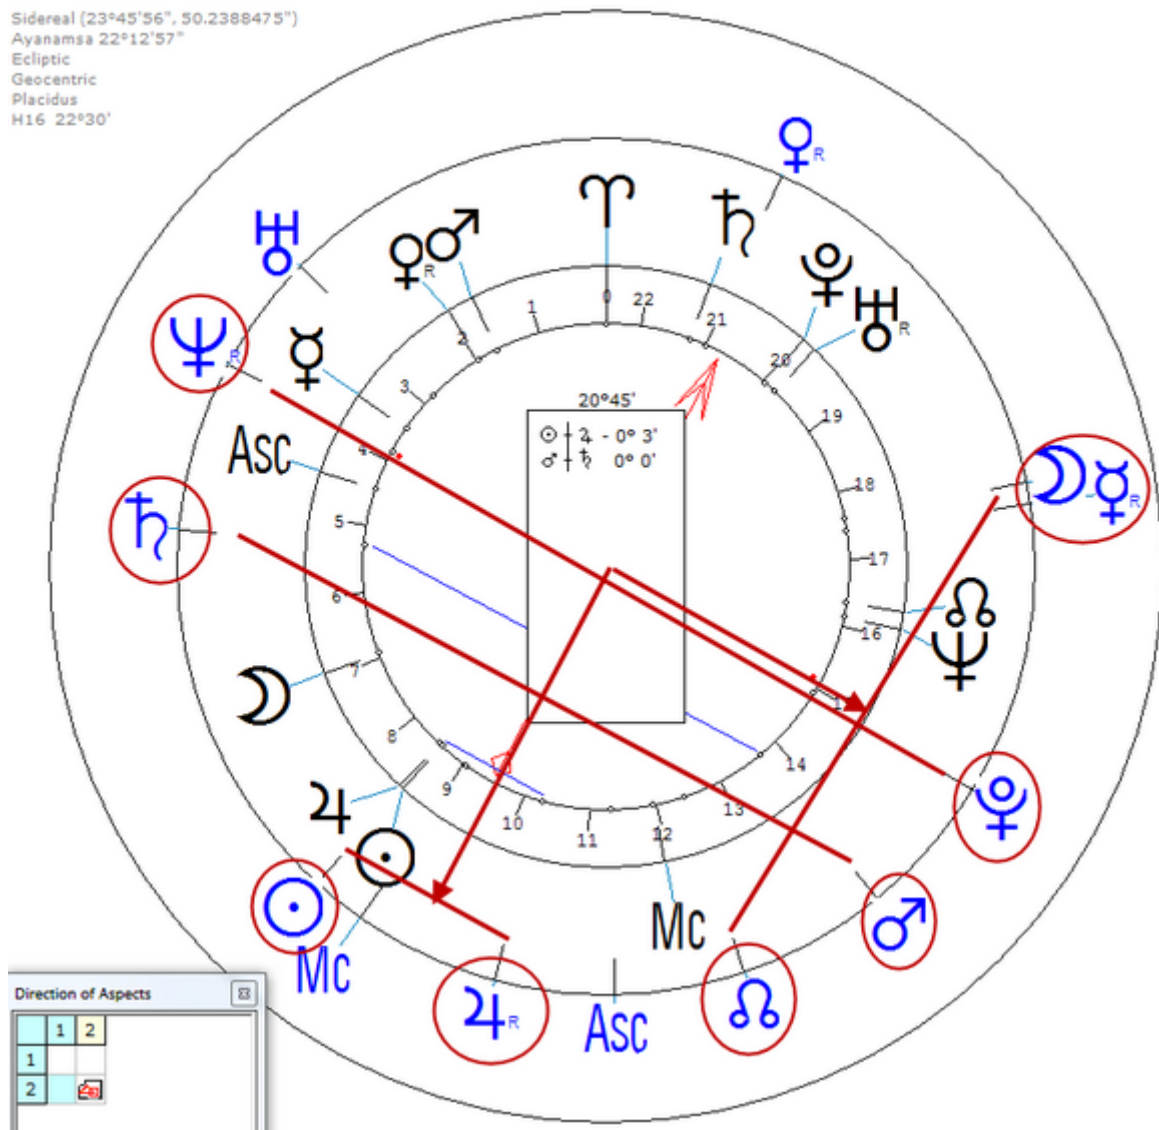

Hitler, Adolf

20 April 1889 at 18:30 (= 6:30 PM)Braunau, Austria, 48n15, 13e04
Austrian-German politician.

<https://www.astro.com/astro-databank/Hitler,_Adolf>

Death by Suicide 30 April 1945 at 3:30 PM in Berlin, Germany

Solar Return (Harmonic 16)

Solar ☽/♋ = Solar ♂/♏ = Solar ♀/♌ = Solar ☉/♏

It was not a suicide , it was either murder or they fled.
Neptune/Pluto here involved then suicide is excluded.

Hitler, Adolf
20 April 1889 Sat 18:30 (GMT+0:52:08) 48n15 13e02
Braunau am Inn, Austria
Sidereal (23°45'56", 50.2388475")
Ayanamsa 22°12'57"
Ecliptic
Geocentric
Placidus
H16 22°30'